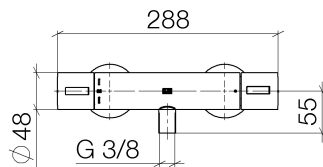

Shower - Deque

Shower thermostat for wall-mounted installation - polished chrome

Article number: 34 442 979-00

- Flanges \varnothing 2-3/4"
- Center to center 5-7/8" \pm 1/2"
- Diverter with integrated volume control and integrated stops
- 3/8" Shower outlet
- Internal backflow preventer.
- For combination with slide bar set

polished chrome

Accessory is required for this item.

Dimensional drawing

All dimensions in mm / inch = mm x 0,0394

Shower - Deque

Shower thermostat for wall-mounted installation - polished chrome

Article number: 34 442 979-00

Shower - Deque

Shower thermostat for wall-mounted installation - polished chrome

Article number: 34 442 979-00

Other surface finishes

platinum matte
34 442 979-06

platinum
34 442 979-08

Brushed Durabrass
34 442 979-28

Required article

35 080 970-90 0010
Rough-in adapter -

Shower - Deque

Shower thermostat for wall-mounted installation - polished chrome

Article number: 34 442 979-00

Spare parts list

Number	Item Number	Designation	Number of units
1	90 17 33 015 00-00	handle	2
2	90 15 02 070 00 90	cartridge	1
3	09 30 40 010 90	regulator	1
4	04 31 20 530 00 90	insert	1
5	04 11 04 030 00 90	connection	2
6	09 31 20 057-00	rosette	2
7	09 31 20 512-00	rosette	2
8	09 29 30 050 90	sieve	2
9	04 31 20 540 00 90	insert	1
10	09 24 77 008-00	nut	2
11	90 90 03 236 00 90	top	1
12	90 30 40 017 00 90	base	1
13	09 14 10 010 90	seal	1
14	09 31 20 511-00	nipple	1
15	09 21 02 069-00	cover	1