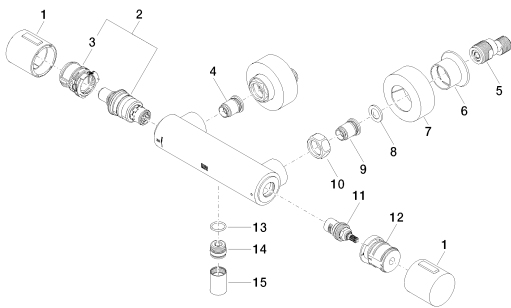

polished chrome

Accessory is required for this item.

Dimensional drawing

All dimensions in mm / inch = mm x 0,0394

Shower - Deque

Shower thermostat for wall-mounted installation - polished chrome

Article number: 34 442 979-00

Required article

35 080 970-90 0010
Rough-in adapter -

Shower - Deque

Shower thermostat for wall-mounted installation - polished chrome

Article number: 34 442 979-00

Spare parts list

Number	Item Number	Designation	Number of units
1	90 17 33 015 00-00	handle	2
2	90 15 02 070 00 90	cartridge	1
3	09 30 40 010 90	regulator	1
4	04 31 20 530 00 90	insert	1
5	04 11 04 030 00 90	connection	2
6	09 31 20 057-00	rosette	2
7	09 31 20 512-00	rosette	2
8	09 29 30 050 90	sieve	2
9	04 31 20 540 00 90	insert	1
10	09 24 77 008-00	nut	2
11	90 90 03 236 00 90	top	1
12	90 30 40 017 00 90	base	1
13	09 14 10 010 90	seal	1
14	09 31 20 511-00	nipple	1
15	09 21 02 069-00	cover	1