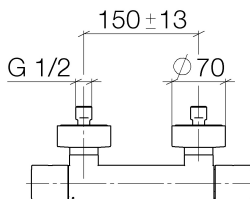

Shower - Deque

Shower thermostat for wall-mounted installation - polished chrome

Article number: 34 442 979-00

- Flanges \varnothing 2-3/4"
- Center to center 5-7/8" \pm 1/2"
- Diverter with integrated volume control and integrated stops
- 3/8" Shower outlet
- Internal backflow preventer.
- For combination with slide bar set

polished chrome

Accessory is required for this item.

Dimensional drawing

All dimensions in mm / inch = mm x 0,0394

Shower - Deque

Shower thermostat for wall-mounted installation - polished chrome

Article number: 34 442 979-00

Shower - Deque

Shower thermostat for wall-mounted installation - polished chrome

Article number: 34 442 979-00

Other surface finishes

platinum matte
34 442 979-06

platinum
34 442 979-08

Brushed Durabrass
34 442 979-28

Required article

35 080 970-90 0010
Rough-in adapter -

Shower - Deque

Shower thermostat for wall-mounted installation - polished chrome

Article number: 34 442 979-00

Spare parts list

Number	Item Number	Designation	Number of units
1	90 17 33 015 00-00	handle	2
2	90 15 02 070 00 90	cartridge	1
3	09 30 40 010 90	regulator	1
4	04 31 20 530 00 90	insert	1
5	04 11 04 030 00 90	connection	2
6	09 31 20 057-00	rosette	2
7	09 31 20 512-00	rosette	2
8	09 29 30 050 90	sieve	2
9	04 31 20 540 00 90	insert	1
10	09 24 77 008-00	nut	2
11	90 90 03 236 00 90	top	1
12	90 30 40 017 00 90	base	1
13	09 14 10 010 90	seal	1
14	09 31 20 511-00	nipple	1
15	09 21 02 069-00	cover	1